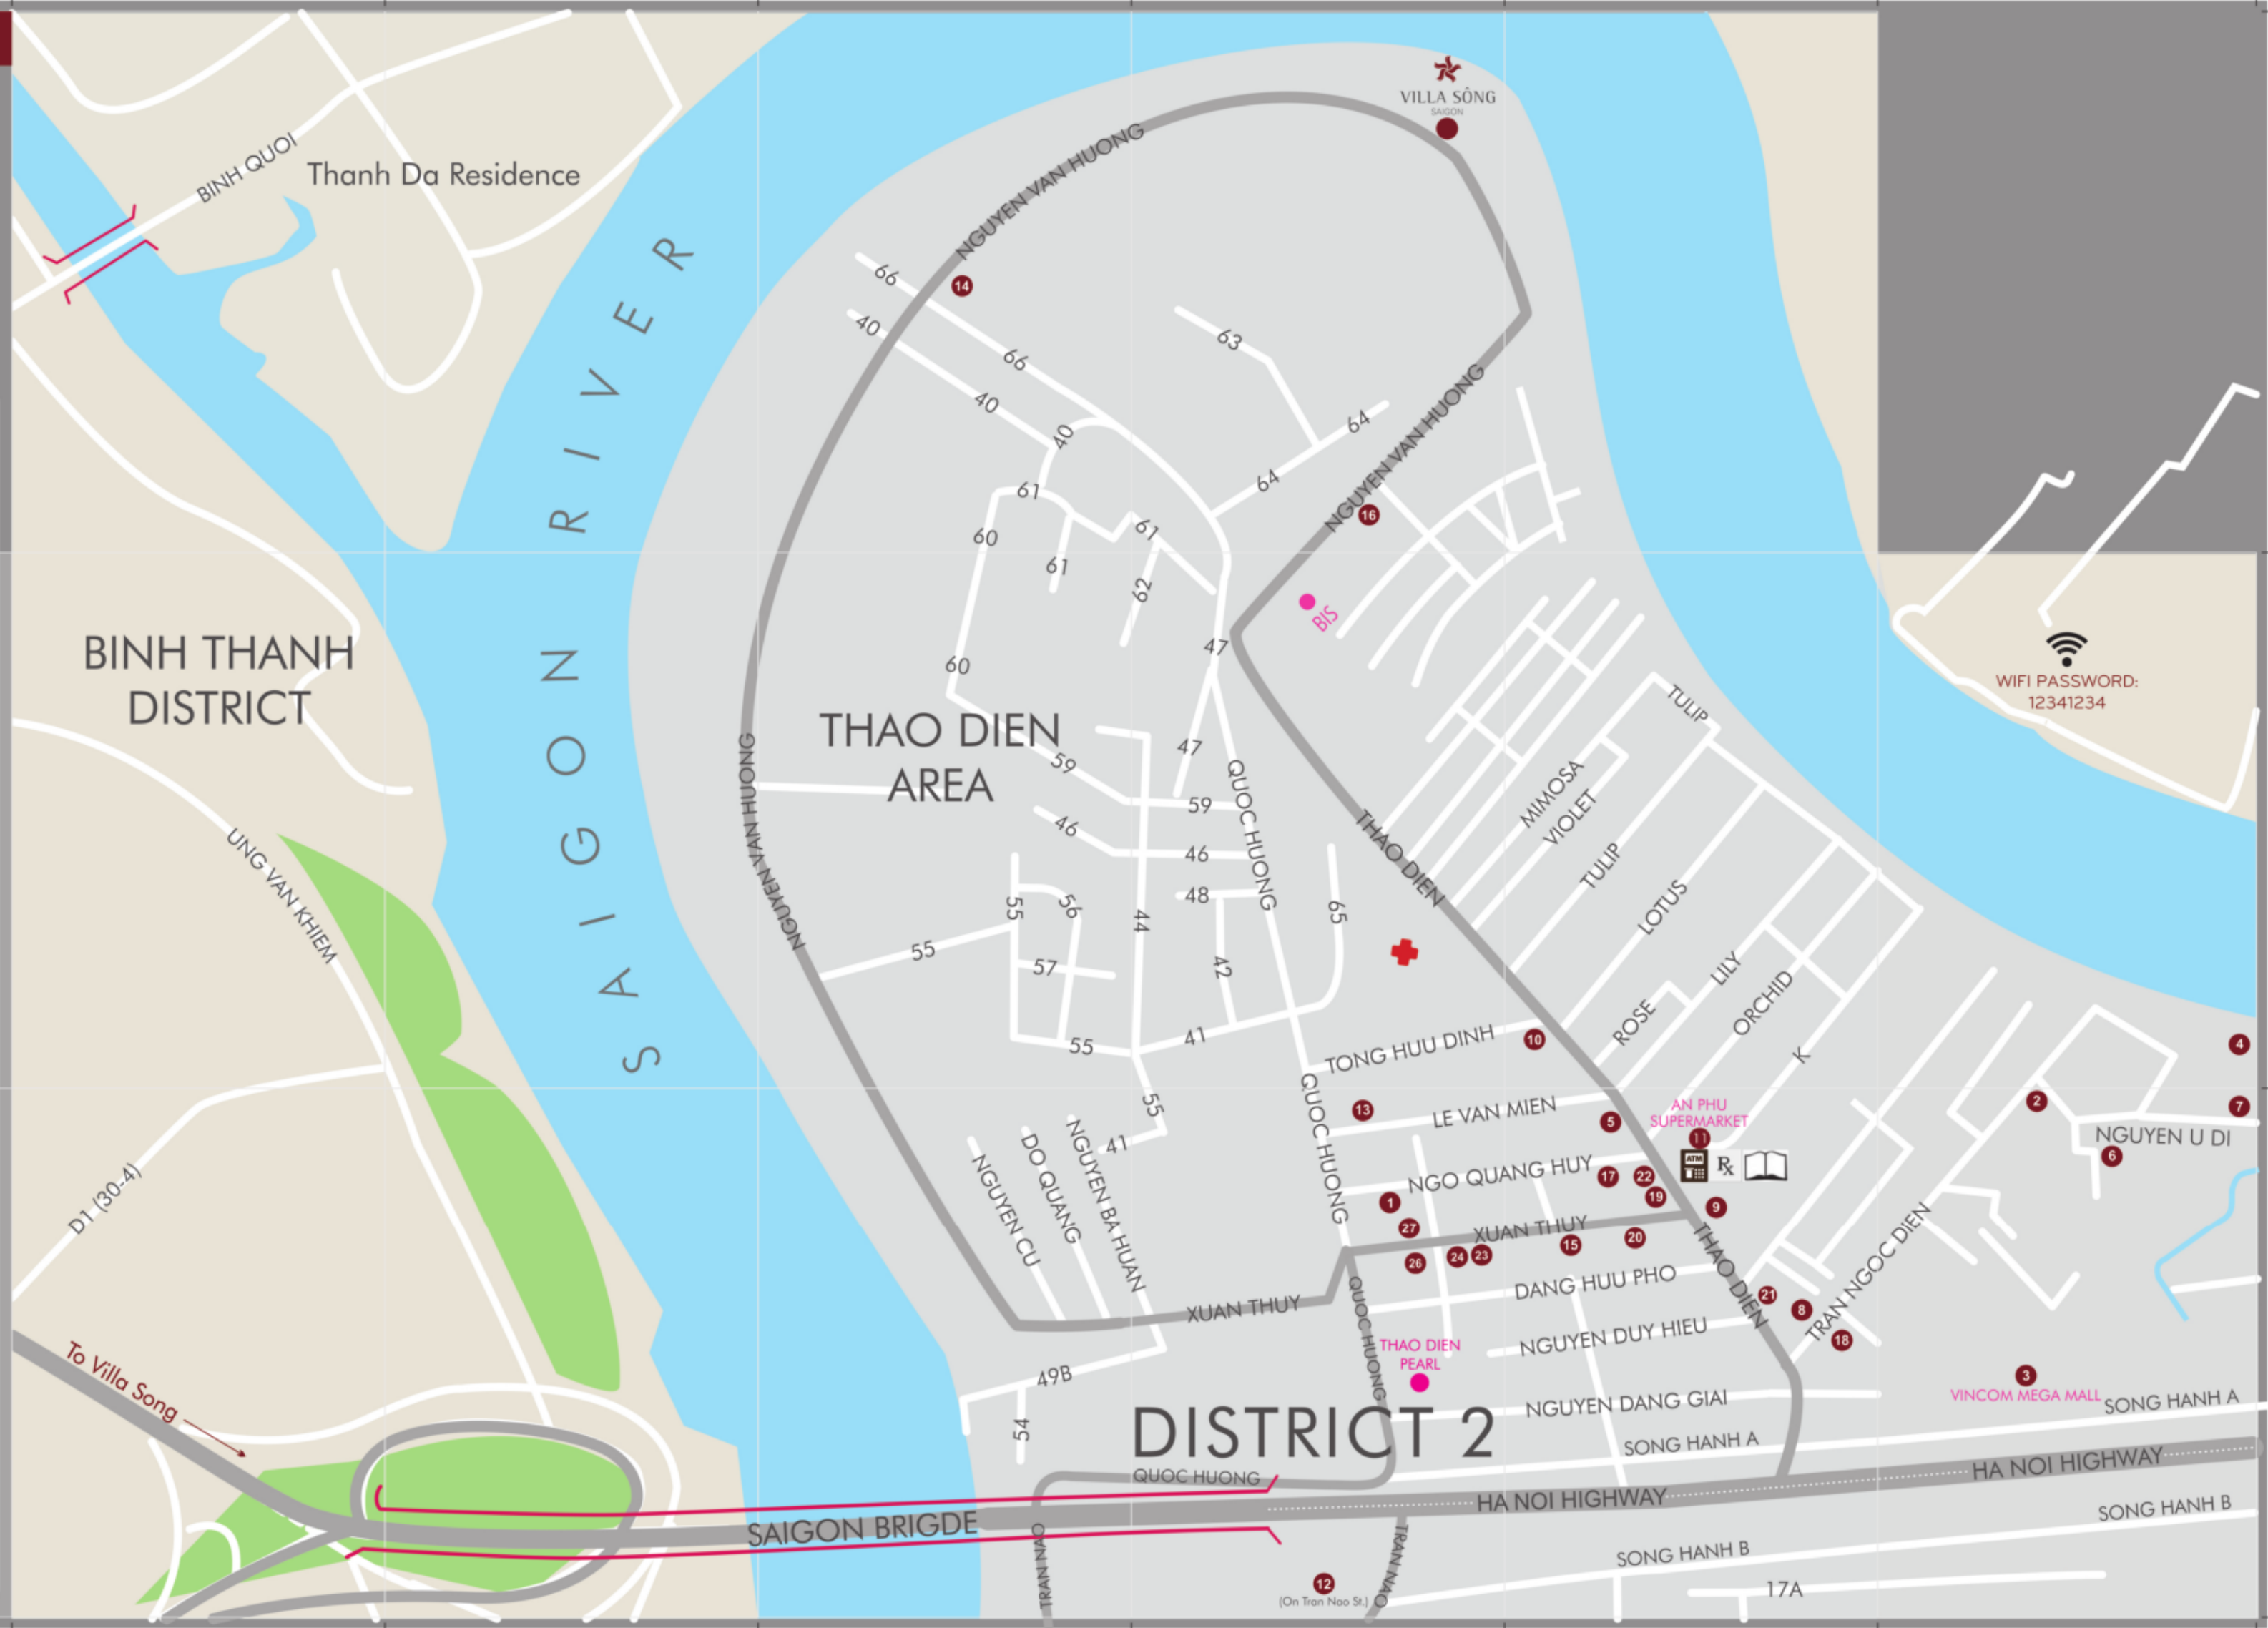

## Shuttle Schedule

Depart from Villa Song	Depart from City Center
9:00 AM	9:30 AM
10:00 AM	10:30 AM
11:30 AM	12:00 PM
1:30 PM	2:00 PM
4:00 PM	5:00 PM
6:00 PM	7:00 PM

\* Terms and conditions apply

WIFI PASSWORD:  
12341234

VINCOM MEGA MALL SONG HANH A

VILLA SÔNG SAIGON

SAIGON BRIGDE

DISTRICT 2

BINH THANH DISTRICT

S A I G O N R I V E R

THAO DIEN AREA

To Villa Song

(On Tran Nao St.)

17A

SONG HANH B

HA NOI HIGHWAY

SONG HANH B

SONG HANH A

NGUYEN DANG GIAI